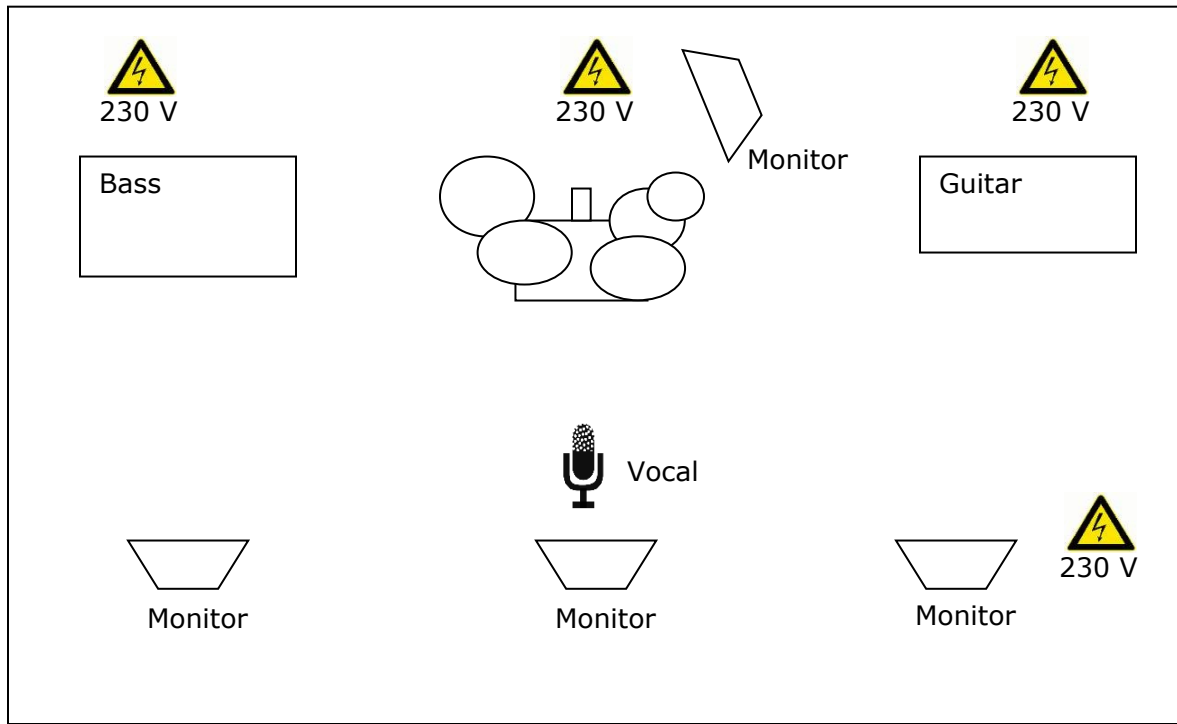

Stagerider

Channel	Mic Types*
Bassdrum	AKG D112
Snare	Shure SM 57 / AKG 414
Hi-Hat	Sennheiser 441
Hi-Tom	Sennheiser MD-421
Lo-Tom	Sennheiser MD-421
Floor-Tom	Sennheiser MD-421
Overhead L	AKG C 391 B
Overhead R	AKG C 391 B
Guitar L	Shure SM 57
Guitar R	Shure SM 57
Bass Mic	AKG D112
Bass Direct Signal	D.I.
Vocal	Shure SM 58

(* Mic types are just proposals)